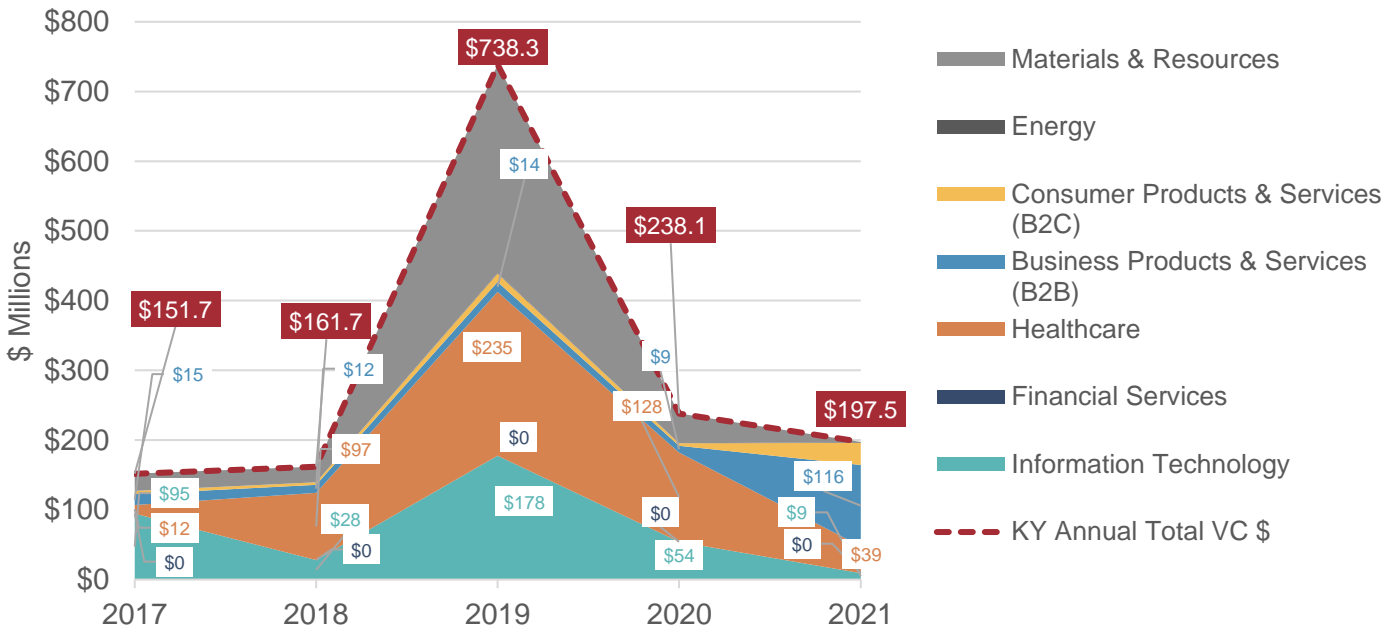

Kentucky's Entrepreneurial Ecosystem

The Role of Venture Capital in Driving Innovation

Quick Stats

From 2017-2021,
227 KY-based startups
raised venture funding...

...and received **\$1.49 billion**
to fund their innovative ideas and
grow their businesses

KY venture activity in 2021:
47 companies (31st in U.S.)
raised
\$197.5 million (37th in U.S.)

Which sectors are receiving venture funding in Kentucky?

Venture Investment (\$M) by Sector

Startups in Kentucky

Largest 2021 Venture Investments

Company	Location	Sector	Industry Group	Industry Code	Investment Size (\$M)
Climavision	Louisville, KY	Business Products and Services (B2B)	Commercial Services	Media and Information Services (B2B)	\$100.00
Virtual Peaker	Louisville, KY	Information Technology	Software	Business/ Productivity Software	\$16.60
eBlu Solutions	Louisville, KY	Healthcare	Healthcare Technology Systems	Enterprise Systems	\$11.41
Blue Run Spirits	Georgetown, KY	Consumer Products and Services (B2C)	Consumer Non-Durables	Beverages	\$9.70
Juvenescence	Walton, KY	Healthcare	Pharmaceuticals and Biotechnology	Pharmaceuticals	\$9.45
NX Prenatal	Louisville, KY	Healthcare	Healthcare Technology Systems	Decision/ Risk Analysis	\$5.00
SentryHealth	Louisville, KY	Healthcare	Healthcare Services	Other Healthcare Services	\$4.70
Barrell Craft Spirits	Louisville, KY	Consumer Products and Services (B2C)	Consumer Non-Durables	Beverages	\$4.00
Nexosome Oncology	Louisville, KY	Healthcare	Pharmaceuticals and Biotechnology	Biotechnology	\$4.00
Podchaser	Louisville, KY	Business Products and Services	Commercial Services	Media and Information Services	\$4.00